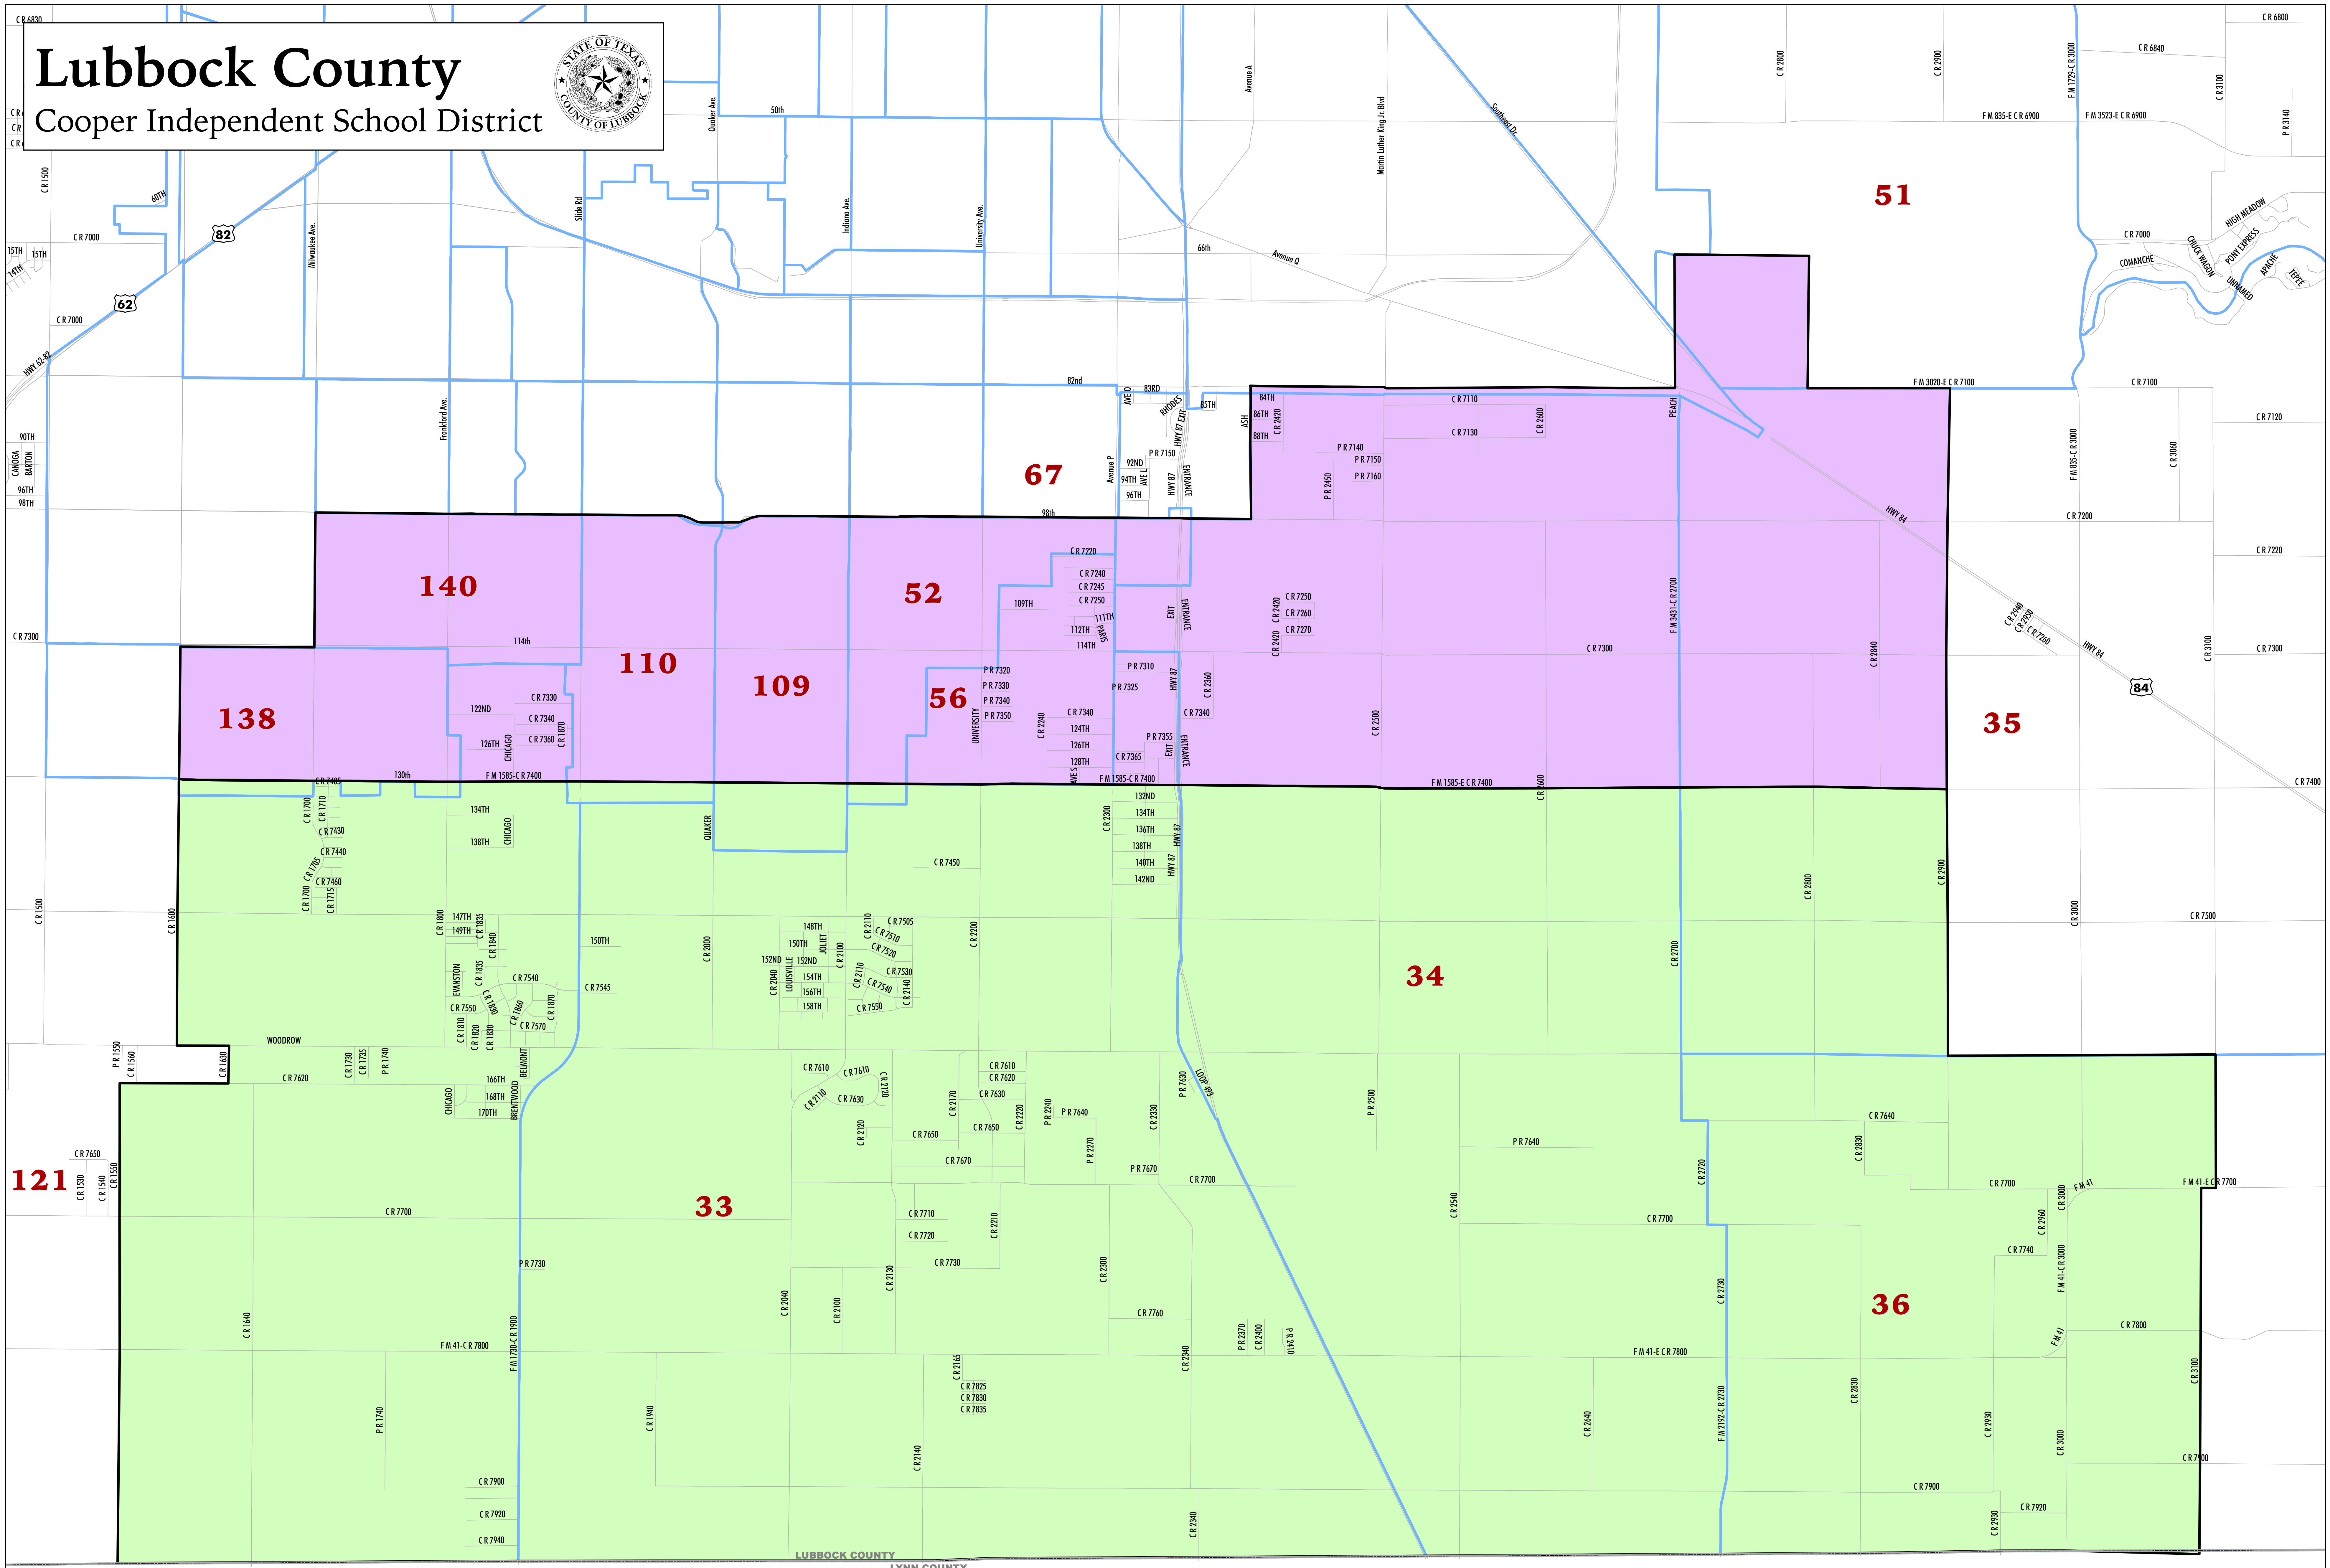

Lubbock County

Cooper Independent School District

- Lubbock County Boundary
- Voting Precinct
- Cooper ISD - North
- Cooper ISD - South