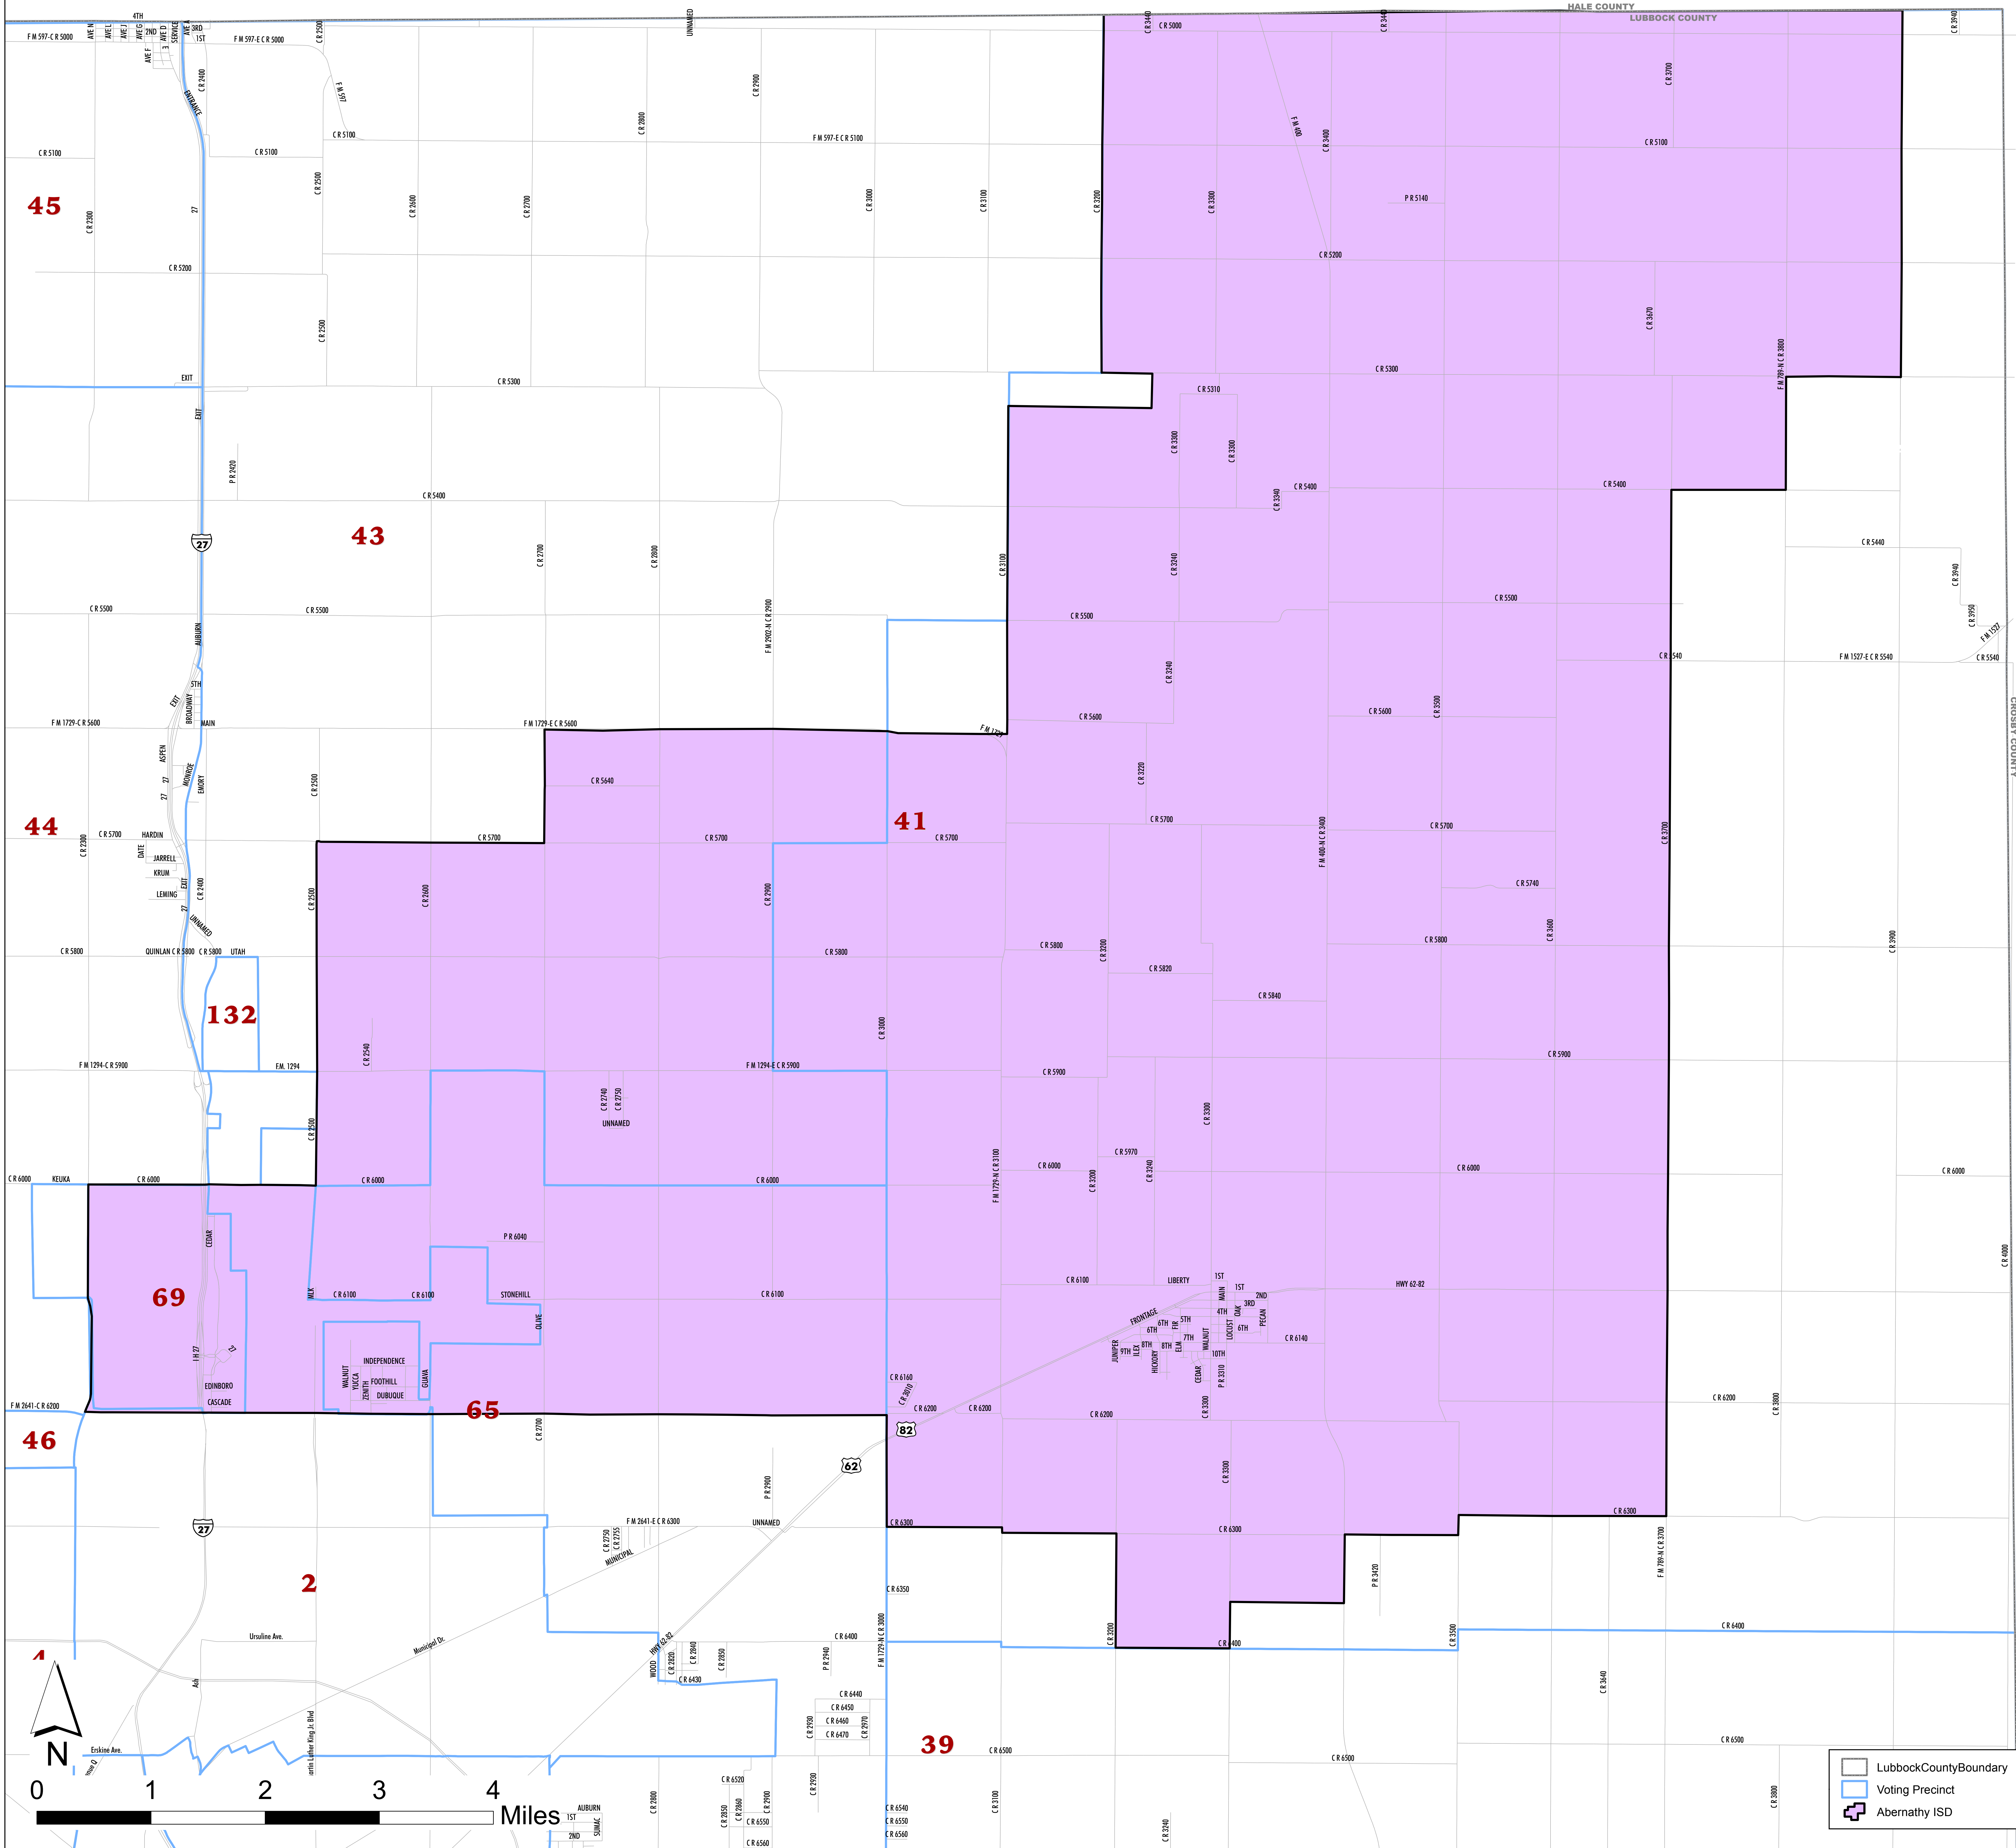

Lubbock County

Idalou Independent School District

- Lubbock County Boundary
- Voting Precinct
- Abernathy ISD