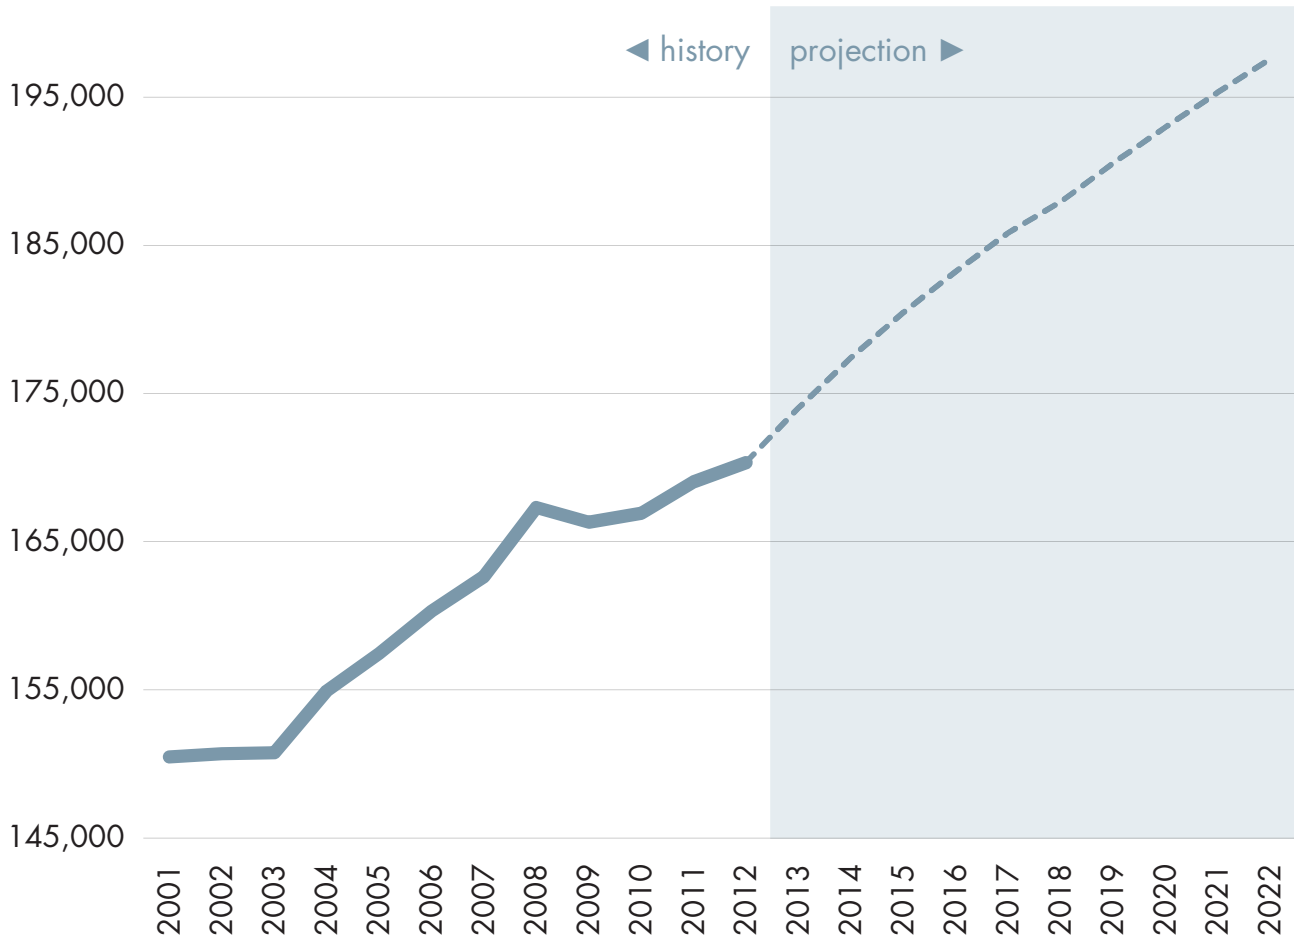

# The Job Base in the Lubbock MSA

Job peak in 2008 regained by 2011

Note: The base includes the "complete" job count of public and private sector, covered employment and self-employment, F/T and P/T employment

Source: EMSI Complete Employment - 2013.2