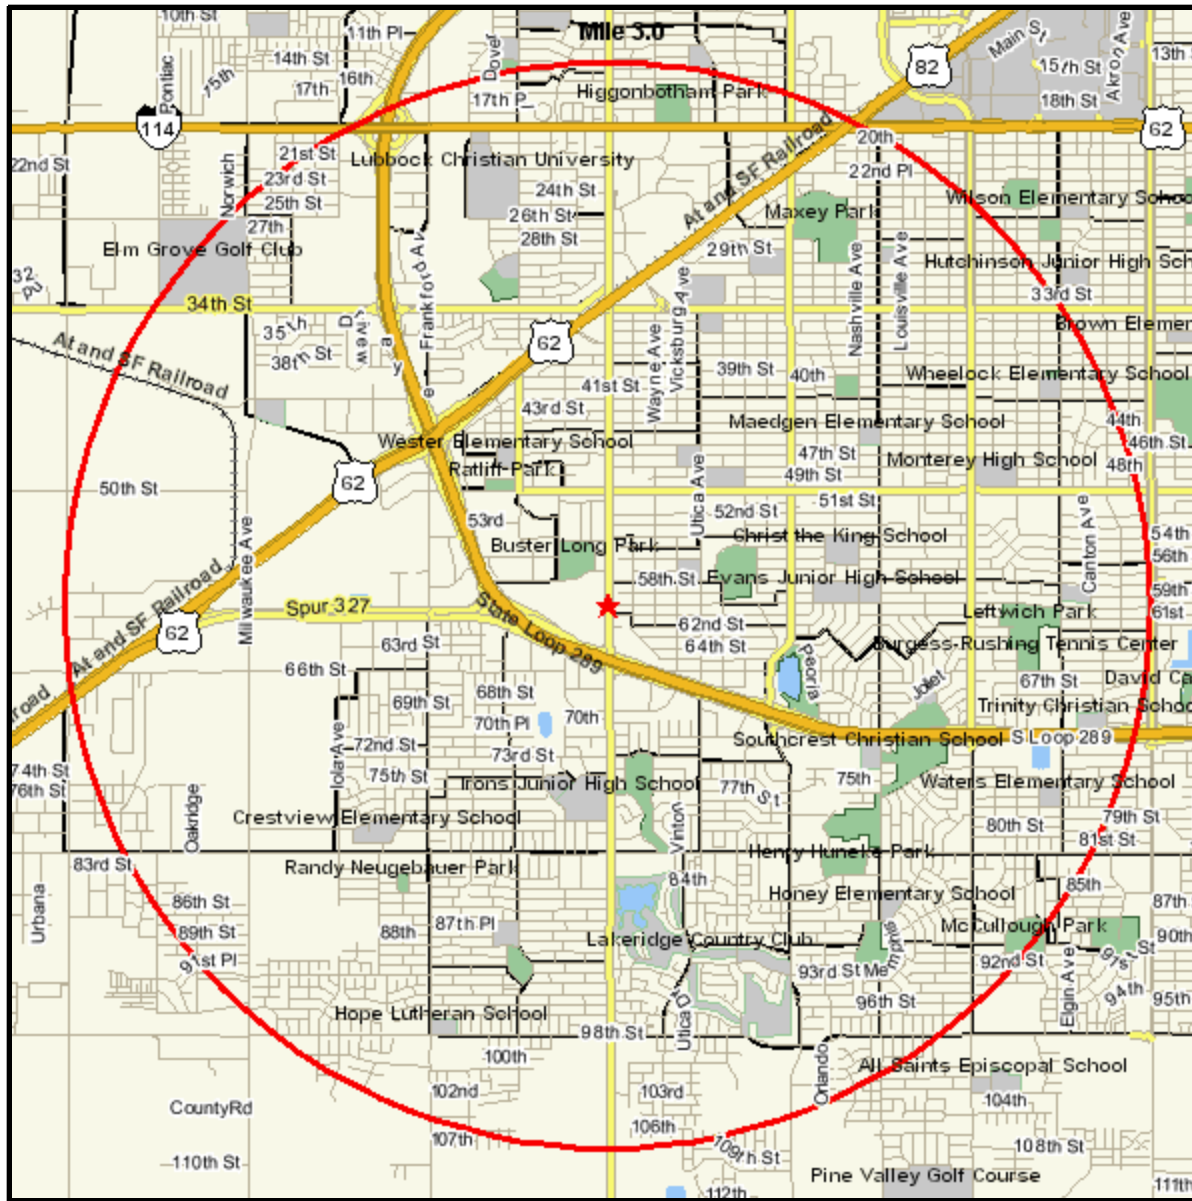

# Area Map

**SOUTH PLAINS MALL,**  
**6002 SLIDE RD**  
**LUBBOCK, TX 79414-4310**  
 Coord: 33.539564, -101.922558  
 Radius - See Appendix for Details

# Area Map

## Appendix: Area Listing

**Area Name: SOUTH PLAINS MALL**

Type: Radius 1

**Radius Definition:**

---

6002 SLIDE RD  
LUBBOCK, TX 79414-4310

Center Point:	33.539564		-101.922558
Circle/Band:	0.00	-	3.00