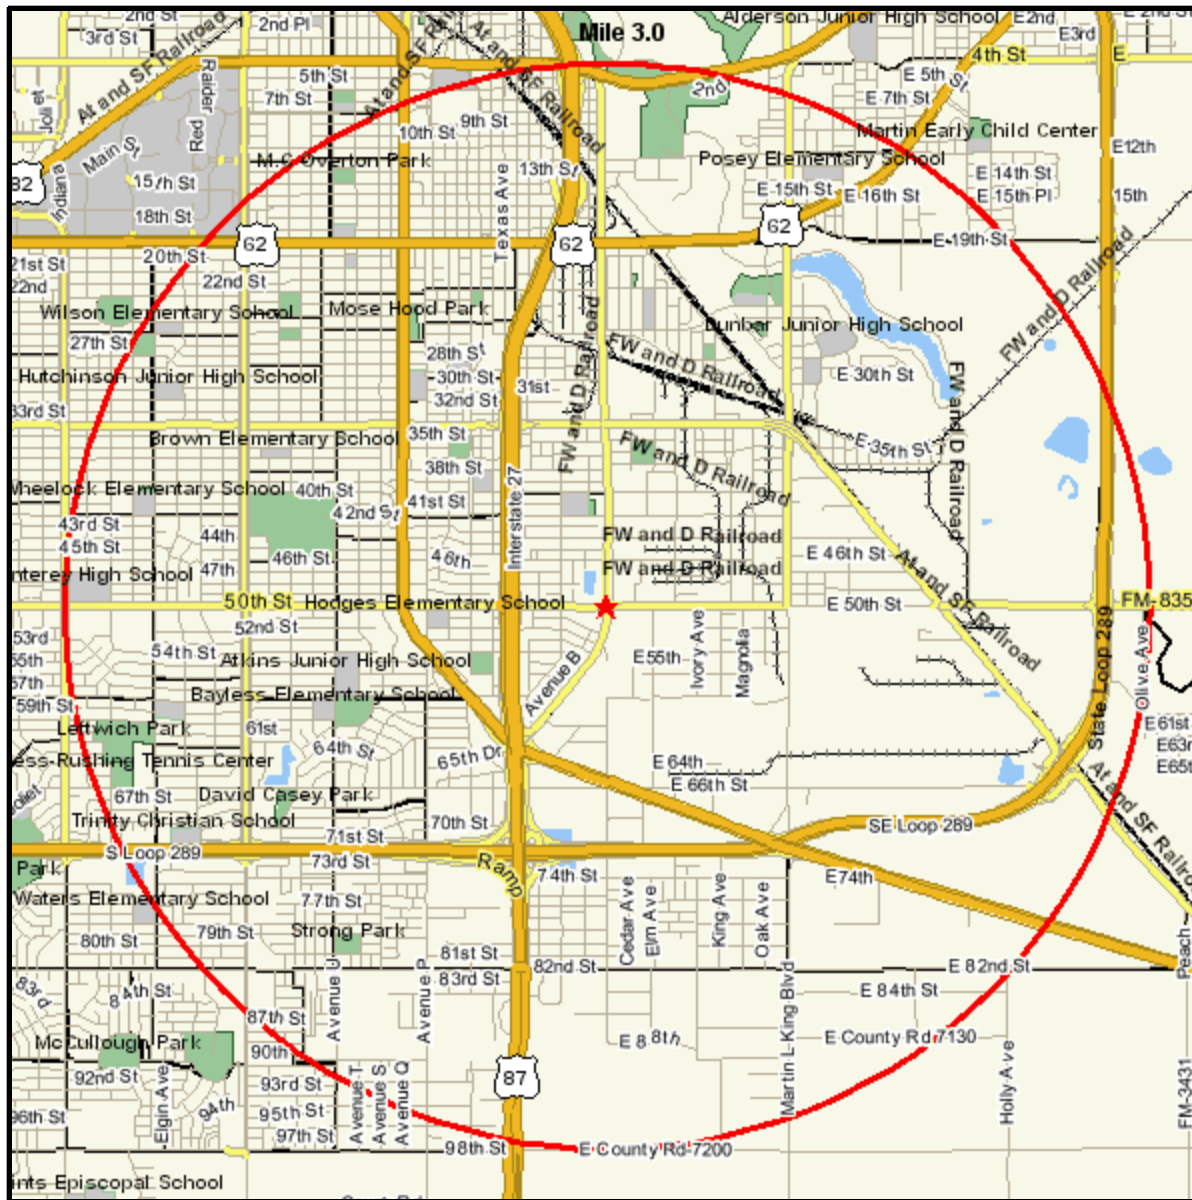

Area Map

50TH AND AVE A,
 50TH ST AT AVENUE A
 LUBBOCK, TX 79404
 Coord: 33.548756, -101.835621
 Radius - See Appendix for Details

Area Map

Appendix: Area Listing

Area Name: 50TH AND AVE A

Type: Radius 1

Radius Definition:

50TH ST AT AVENUE A
LUBBOCK, TX 79404

Center Point: 33.548756 -101.835621
Circle/Band: 0.00 - 3.00