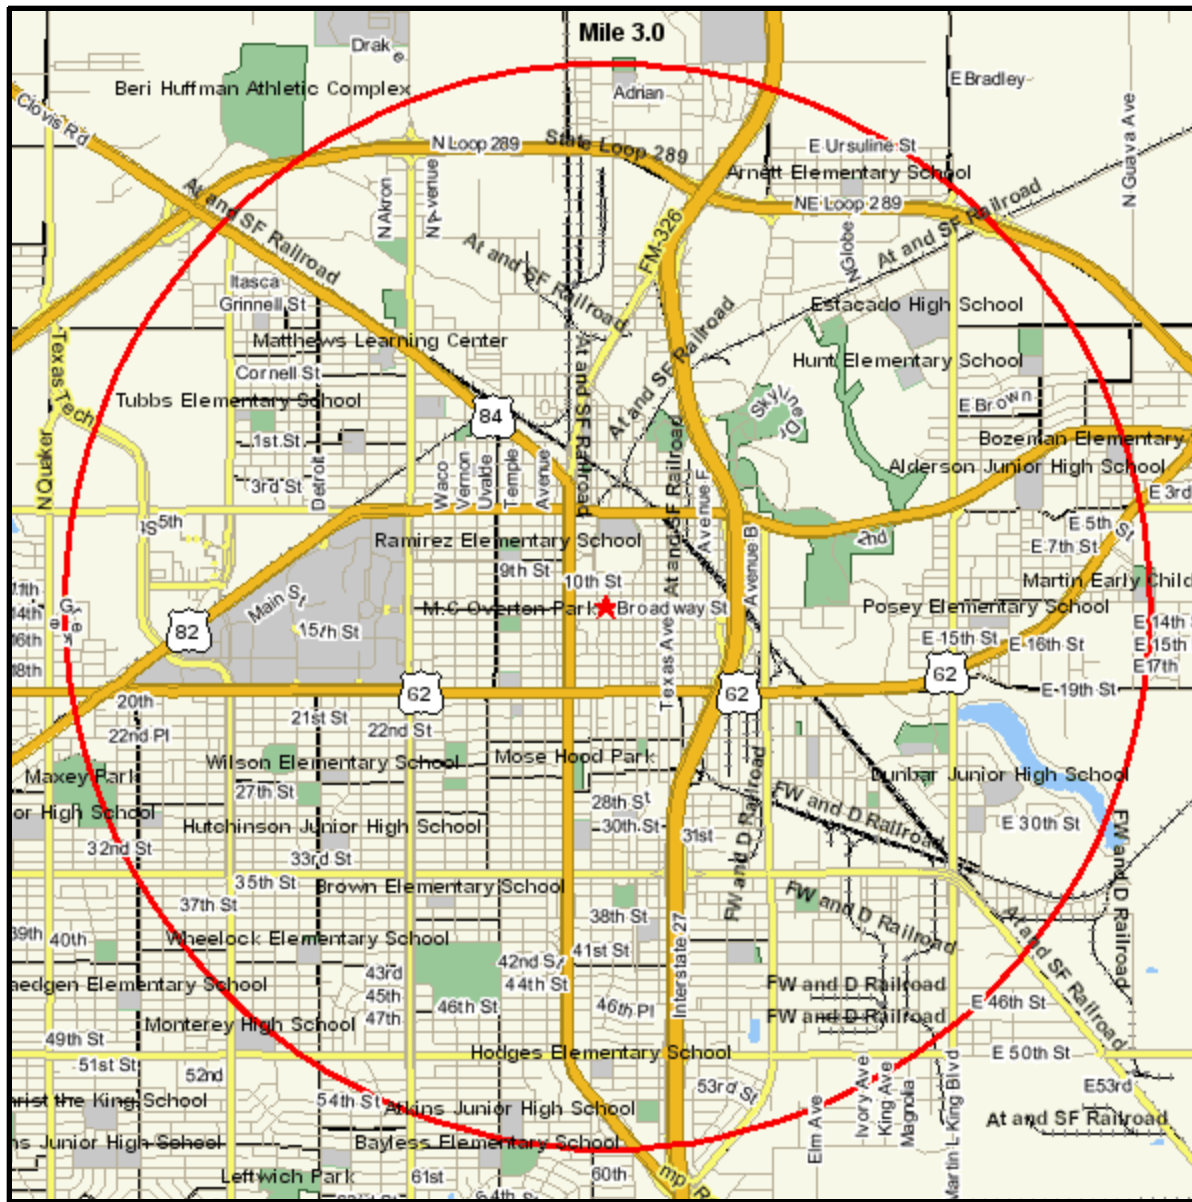

Area Map

1500 BROADWAY,
1500 BROADWAY
LUBBOCK, TX 79401-3117
Coord: 33.584648, -101.851480
Radius - See Appendix for Details

Area Map

Appendix: Area Listing

Area Name: 1500 BROADWAY

Type: Radius 1

Radius Definition:

1500 BROADWAY
LUBBOCK, TX 79401-3117

Center Point: 33.584648 -101.851480
Circle/Band: 0.00 - 3.00